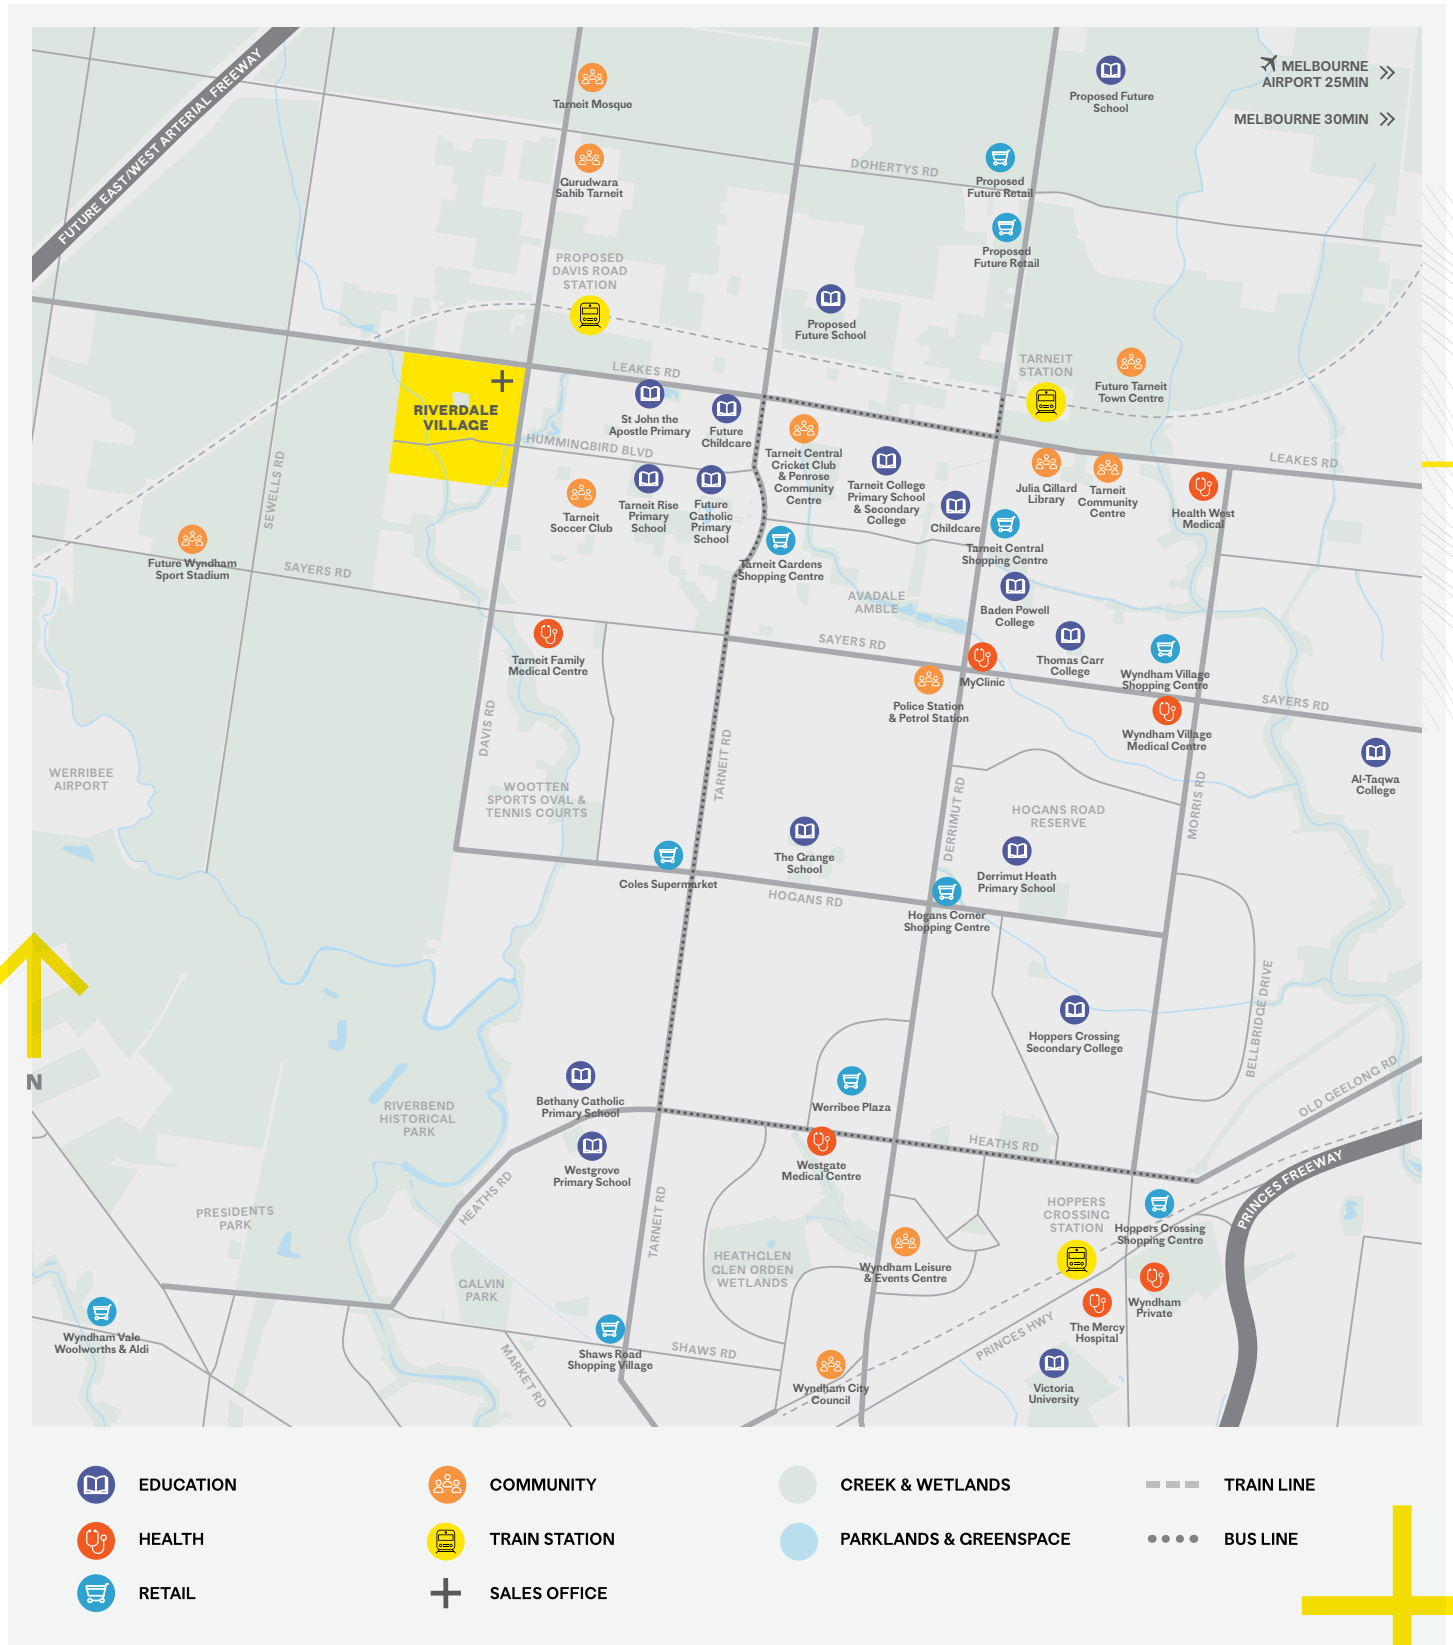

Amenities for All

RIVERDALE VILLAGE +

Call a Sales Consultant on **0437 586 565**

RiverdaleVillage.com.au

f /Riverdale Village

PROUDLY DEVELOPED BY

PROUDLY MARKETED BY

YourLand Management Pty Ltd and APD Projects Pty Ltd do not warrant the quality, accuracy or completeness of any information contained in this brochure and potential purchasers undertake responsibility for assessing the accuracy and suitability of its content. All details of the Riverdale Village Estate including the prices and availability of lots are subject to change without notice.